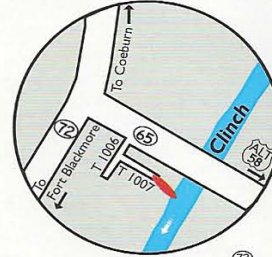

**State Line Access**

**Clinchport Access**

**Fort Blackmore Access**

**Miller Yard Access**

**Dungannon Access**

**Hill Station Access**

**Speer's Ferry Access**

**Scott Co. Access Points**

- 1** Miller Yard
- 2** Dungannon
- 3** Rt. 659 Takeout
- 4** Ft. Blackmore
- 5** Hill Station
- 6** Clinchport
- 7** Speers Ferry
- 8** State Line Access

**Scott County  
Clinch River  
Float Trips**