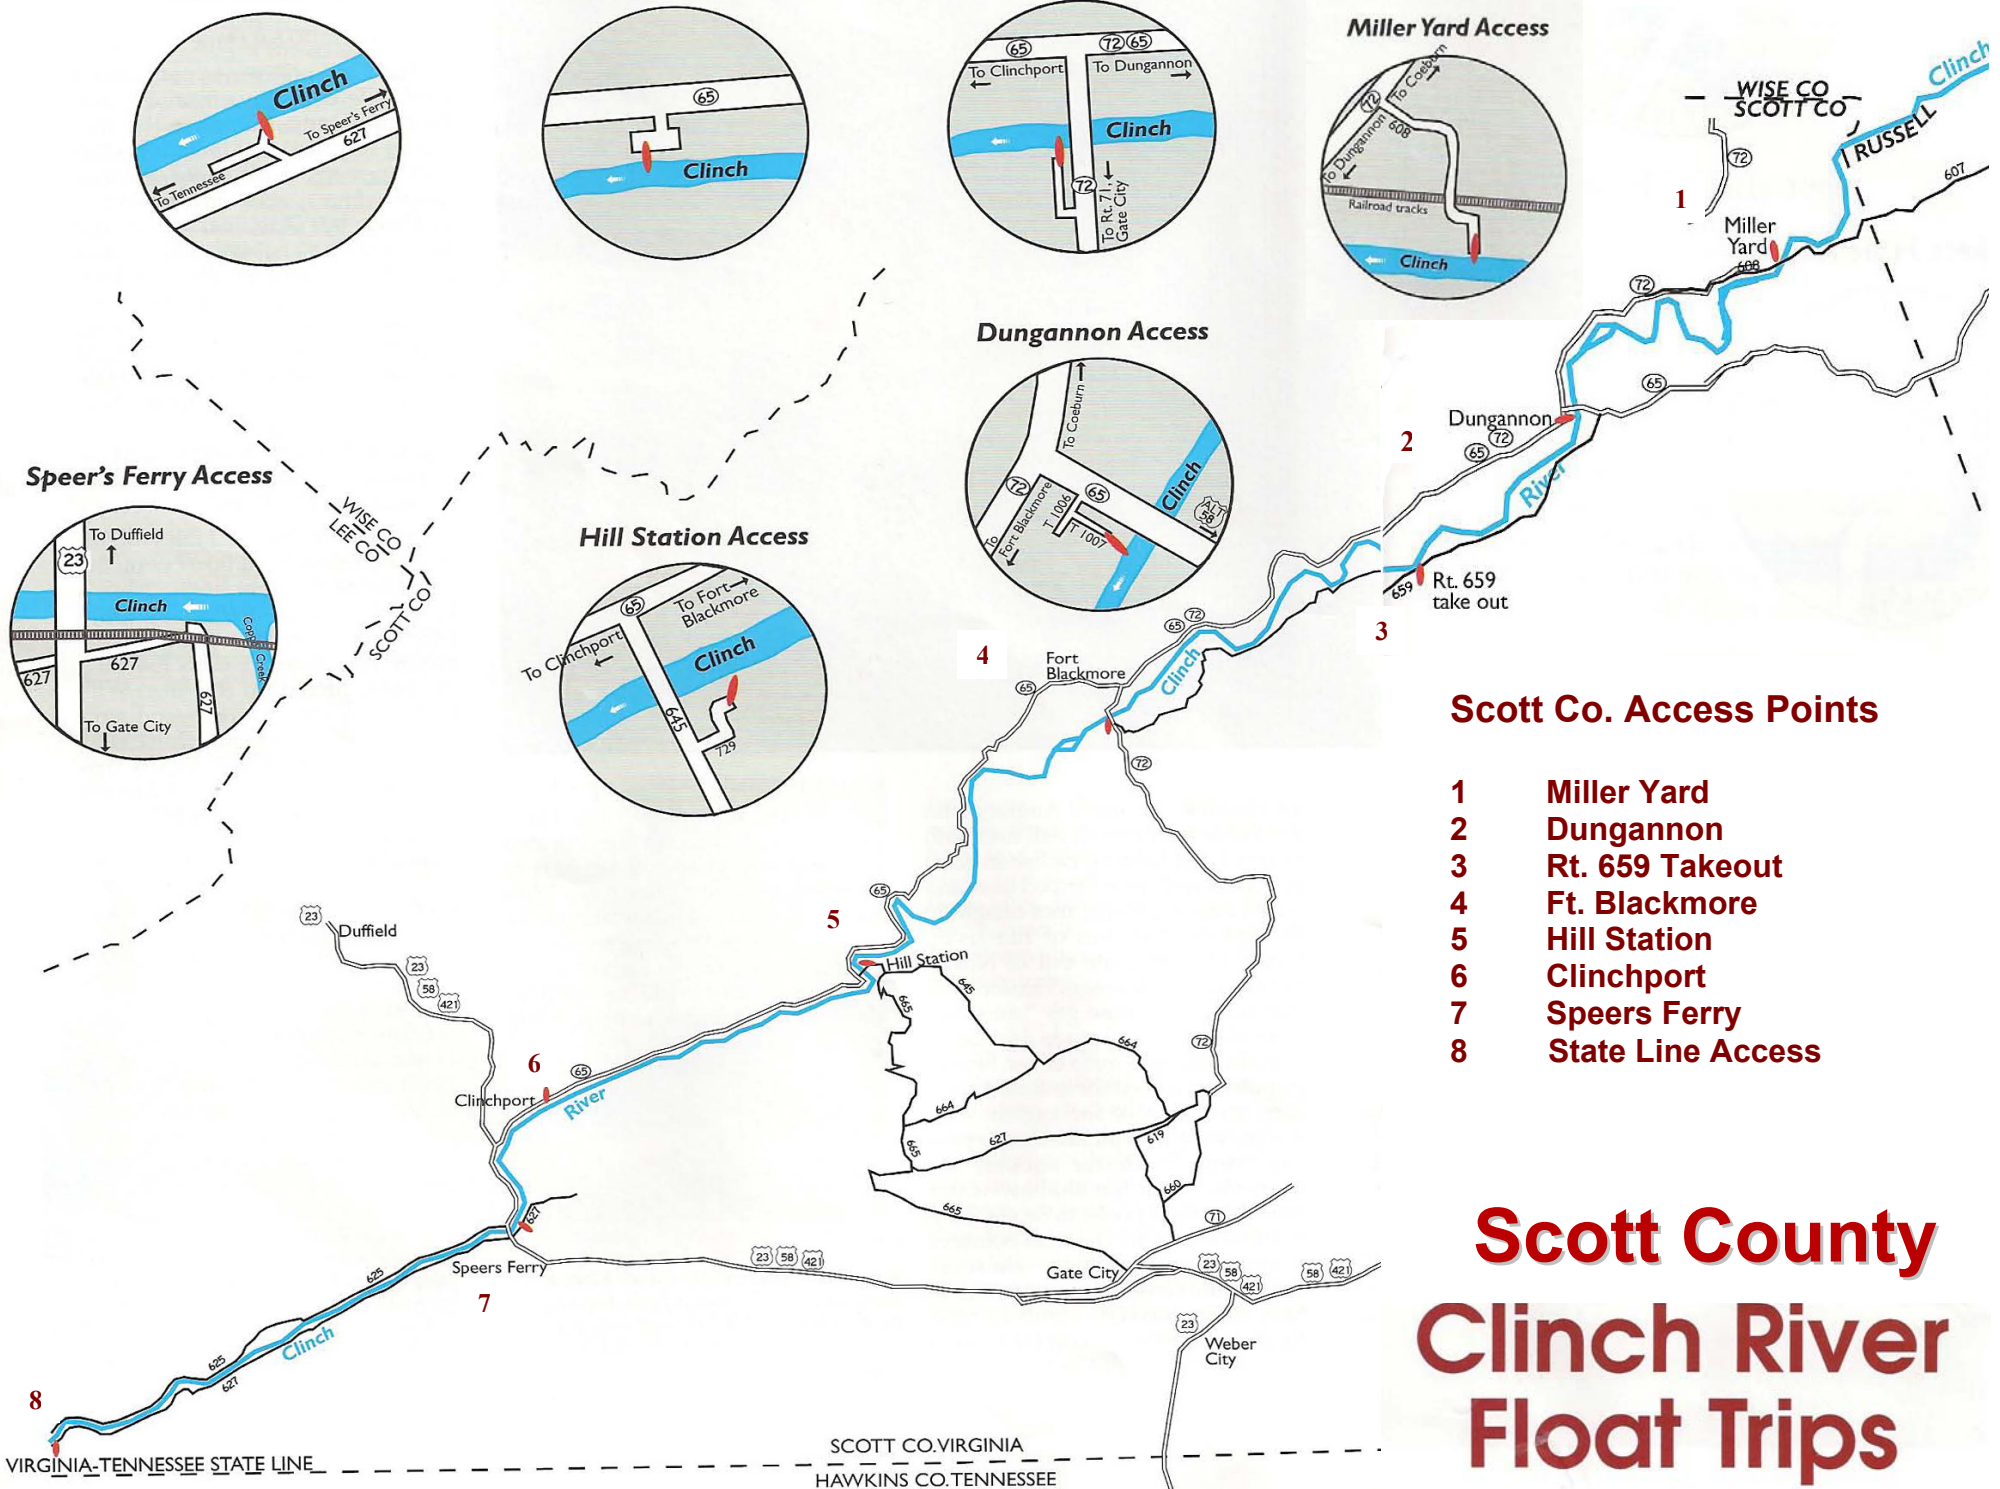

**State Line Access**

**Clinchport Access**

**Fort Blackmore Access**

**Miller Yard Access**

**Dungannon Access**

**Hill Station Access**

**Speer's Ferry Access**

**Scott Co. Access Points**

- 1** Miller Yard
- 2** Dungannon
- 3** Rt. 659 Takeout
- 4** Ft. Blackmore
- 5** Hill Station
- 6** Clinchport
- 7** Speers Ferry
- 8** State Line Access

**Scott County  
Clinch River  
Float Trips**