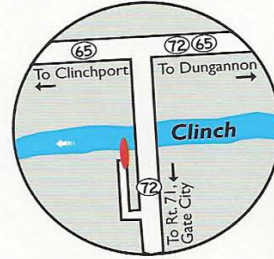

**State Line Access**

**Clinchport Access**

**Fort Blackmore Access**

**Miller Yard Access**

**Dungannon Access**

**Hill Station Access**

**Speer's Ferry Access**

**Scott Co. Access Points**

- 1** Miller Yard
- 2** Dungannon
- 3** Rt. 659 Takeout
- 4** Ft. Blackmore
- 5** Hill Station
- 6** Clinchport
- 7** Speers Ferry
- 8** State Line Access

**Scott County  
Clinch River  
Float Trips**