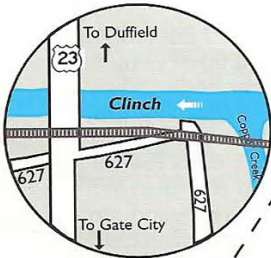

**State Line Access**

**Clinchport Access**

**Fort Blackmore Access**

**Miller Yard Access**

**Dungannon Access**

**Hill Station Access**

**Speer's Ferry Access**

**Scott Co. Access Points**

- 1** Miller Yard
- 2** Dungannon
- 3** Rt. 659 Takeout
- 4** Ft. Blackmore
- 5** Hill Station
- 6** Clinchport
- 7** Speers Ferry
- 8** State Line Access

**Scott County  
Clinch River  
Float Trips**