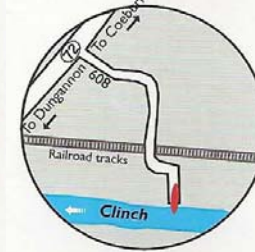

**State Line Access**

**Clinchport Access**

**Fort Blackmore Access**

**Miller Yard Access**

**Dungannon Access**

**Hill Station Access**

**Speer's Ferry Access**

**Scott Co. Access Points**

- 1** Miller Yard
- 2** Dungannon
- 3** Rt. 659 Takeout
- 4** Ft. Blackmore
- 5** Hill Station
- 6** Clinchport
- 7** Speers Ferry
- 8** State Line Access

**Scott County  
Clinch River  
Float Trips**