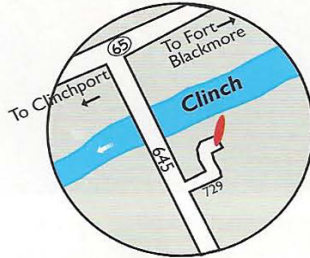

**State Line Access**

**Clinchport Access**

**Fort Blackmore Access**

**Miller Yard Access**

**Dungannon Access**

**Hill Station Access**

**Speer's Ferry Access**

**Scott Co. Access Points**

- 1** Miller Yard
- 2** Dungannon
- 3** Rt. 659 Takeout
- 4** Ft. Blackmore
- 5** Hill Station
- 6** Clinchport
- 7** Speers Ferry
- 8** State Line Access

**Scott County  
Clinch River  
Float Trips**