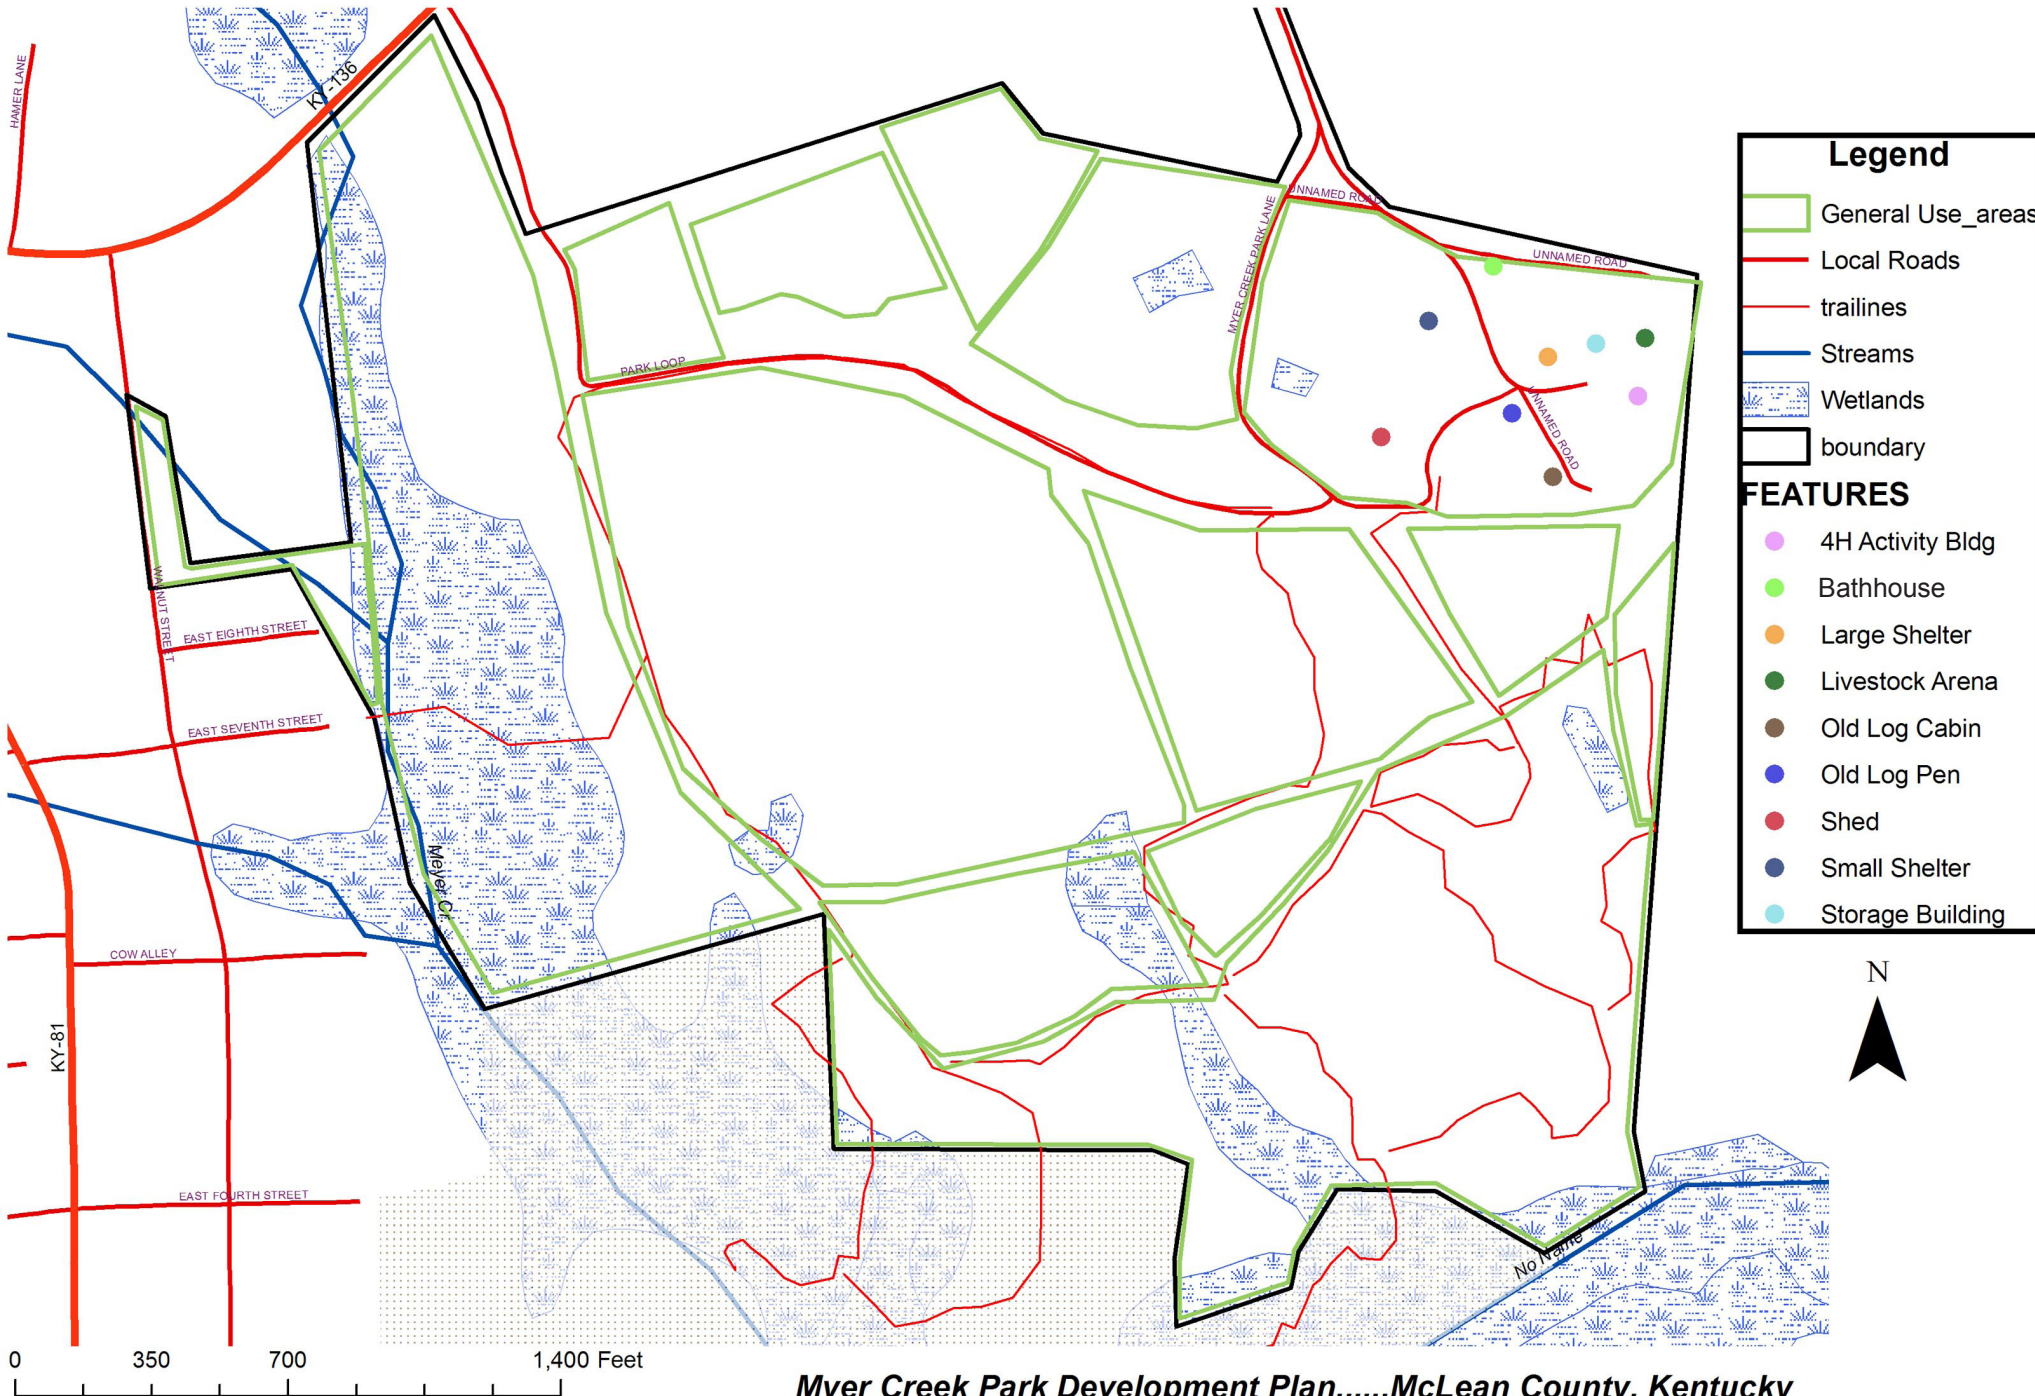

FEATURES

(already on site)

4-H Activity Building

Bathhouse

Large Shelter

Livestock Arena

Shed

Tractor Pull

for more information
and downloadable maps

SUGGESTIONS

(made so far)

- Baseball Fields
- Softball Fields
- Soccer Fields
- Environmental Education
- Walking Trails
- Disc Golf
- RV Park
- Equestrian Center
- Agriculture Complex
- ATV Trails
- Archery Shoot
- Dog Trials
- Wildlife Viewing
- Butterfly Sanctuary
- Fairgrounds

Legend

- General Use_areas
- Local Roads
- trailines
- Streams
- Wetlands
- boundary

FEATURES

- 4H Activity Bldg
- Bathhouse
- Large Shelter
- Livestock Arena
- Old Log Cabin
- Old Log Pen
- Shed
- Small Shelter
- Storage Building