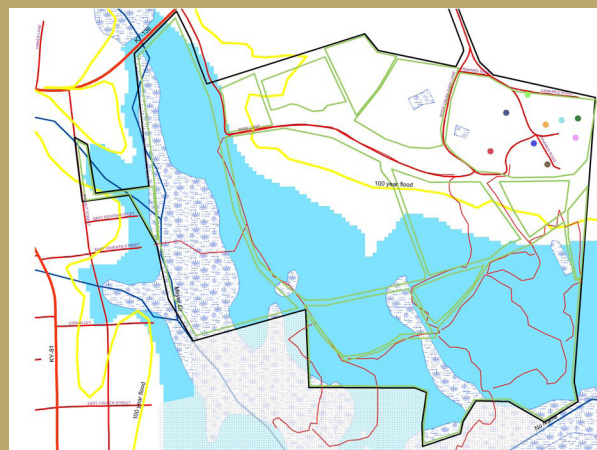

Old Log Cabin

Old Log Pen

Small Shelter

Storage Building

AERIAL VIEW

FLOOD PLAIN

Visit these two websites
gradd.com

[www.trailsrus.com/mcleancounty/
myercreek.html](http://www.trailsrus.com/mcleancounty/myercreek.html)

for more information
and downloadable maps

SUGGESTIONS

(made so far)

- Baseball Fields
- Softball Fields
- Soccer Fields
- Environmental Education
- Walking Trails
- Disc Golf
- RV Park
- Equestrian Center
- Agriculture Complex
- ATV Trails
- Archery Shoot
- Dog Trials
- Wildlife Viewing
- Butterfly Sanctuary
- Fairgrounds

Legend

- General Use_areas
- Local Roads
- trailines
- Streams
- Wetlands
- boundary

FEATURES

- 4H Activity Bldg
- Bathhouse
- Large Shelter
- Livestock Arena
- Old Log Cabin
- Old Log Pen
- Shed
- Small Shelter
- Storage Building