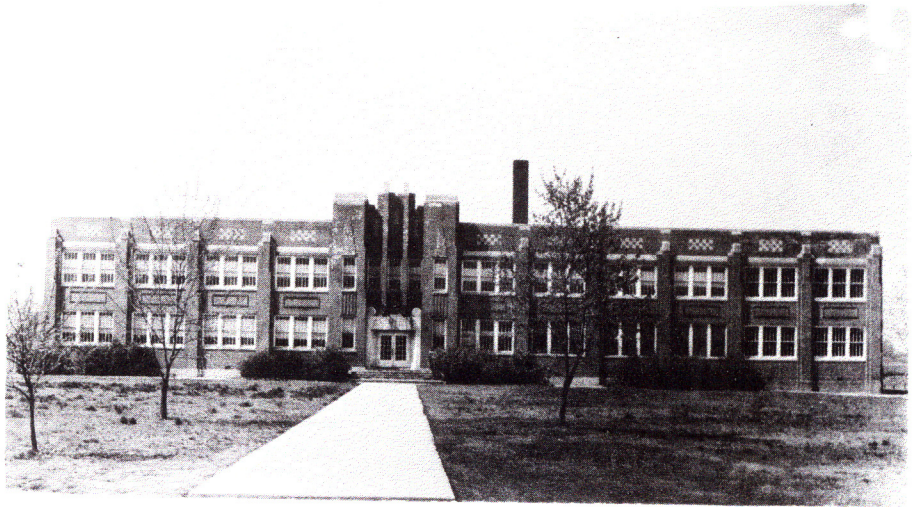

CALHOUN SCHOOL

Presents

THE

1952

SPECTATOR

BAPTIST CHURCH

METHODIST CHURCH

CHRISTIAN CHURCH

CUMBERLAND PRESBYTERIAN

Churches of Calhoun 1915.

OLD SANCTUARY

Picture taken 1904 - 1906. Date determined by existence of telephone cable which was installed in 1904 including the fact that the structure was razed in 1906.

The New House of Worship, Dedicated June 23, 1907

City of Calhoun, Kentucky in 1917.
Picture taken from top of court house.