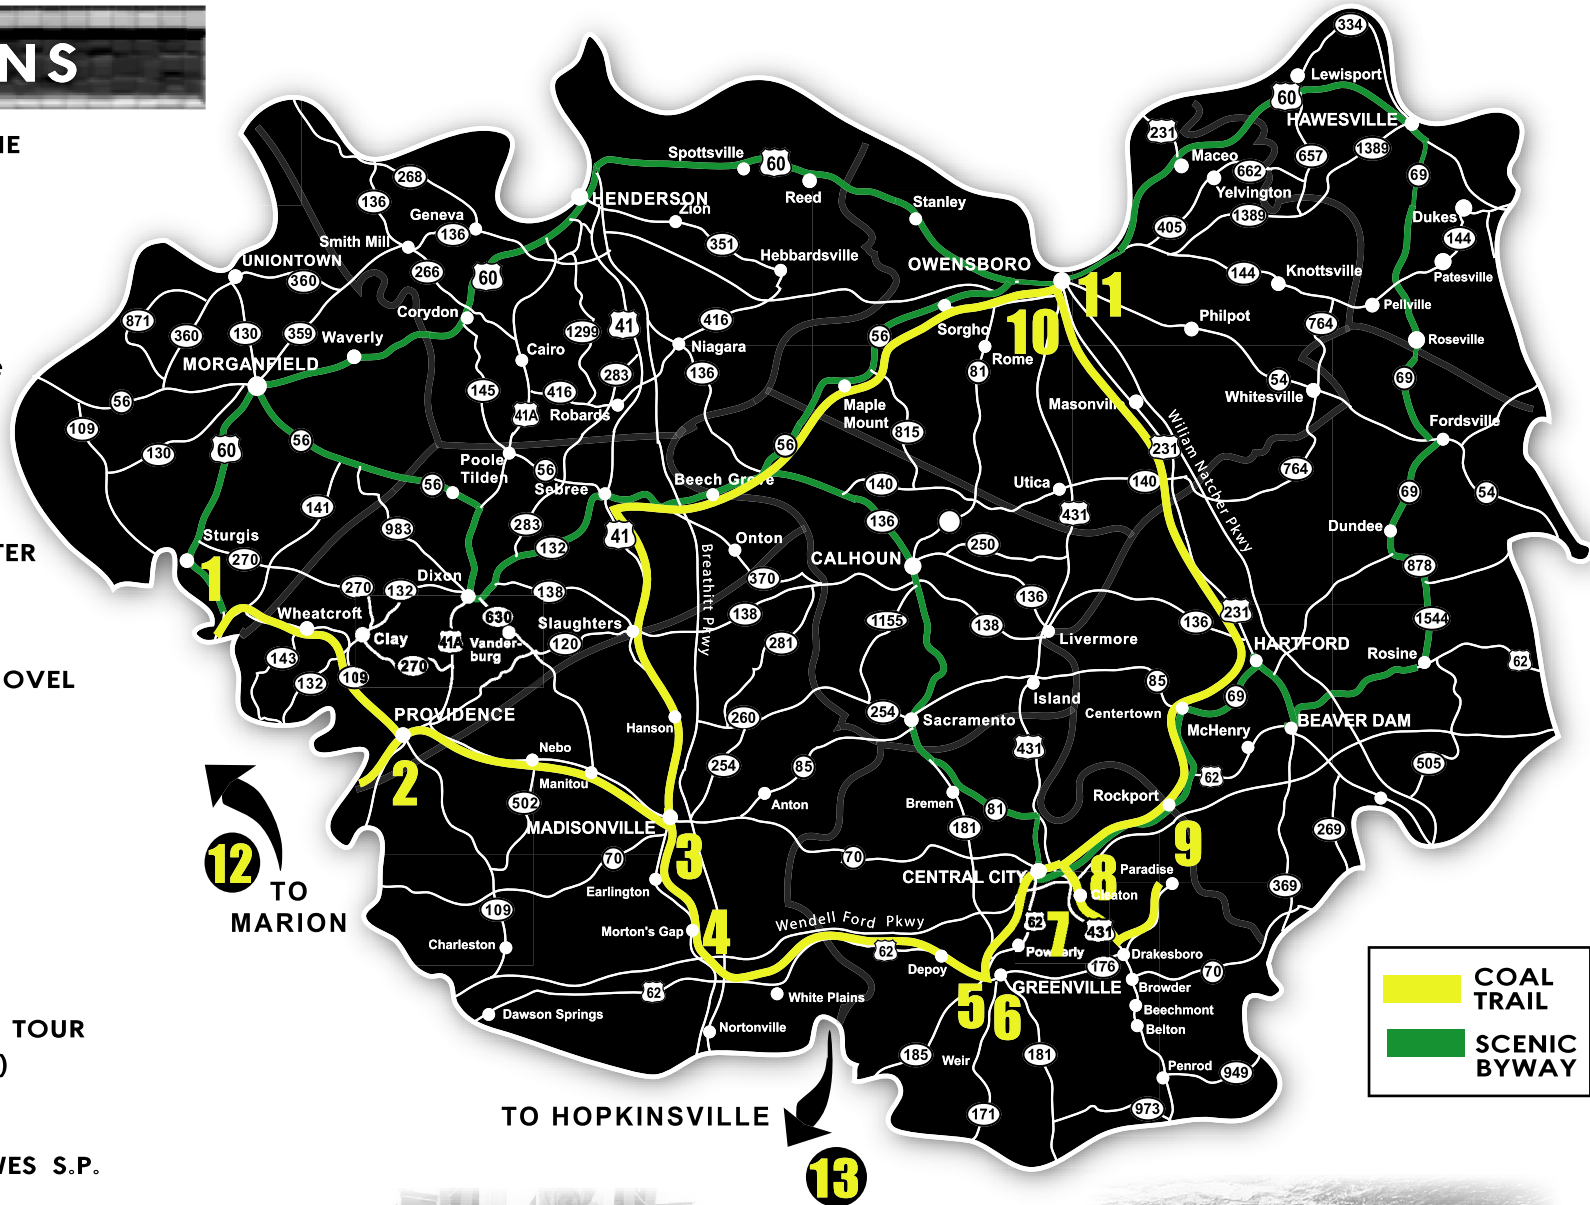

ATTRACTIONS

- 1** PEABODY COAL BELTLINE
Near Sturgis, KY
- 2** COAL MINER STATUE
Providence, KY
- 3** JOHN LEWIS STATUE
UMWA District 12 Office
Madisonville, KY
- 4** COAL MINER STATUE
Morton's Gap, KY
- 5** DUNCAN CULTURE CENTER
122 S. Cherry Street
Greenville, KY
- 6** HISTORY OF THE BIG SHOVEL
Duncan Culture Center
Greenville, KY
- 7** PARADISE PARK
KY 189 Bypass
Powderly, KY
- 8** AIRDRIE FURNACE SITE
Cleaton, KY
- 9** PARADISE FOSSIL PLANT TOUR
KY 176 (E of Greenville)
Paradise, KY
- 10** RUDY MINES - BEN HAWES S.P.
Owensboro, KY
- 11** OWENSBORO AREA MUSEUM OF
SCIENCE AND HISTORY
Owensboro, KY
- 12** BEN E. CLEMENT MINERAL MUSEUM
204 N. Walker Street
Marion, KY
- 13** PENNYROYAL AREA MUSEUM
Hopkinsville, KY

Big Shovel - Greenville

Hopkins County Miner