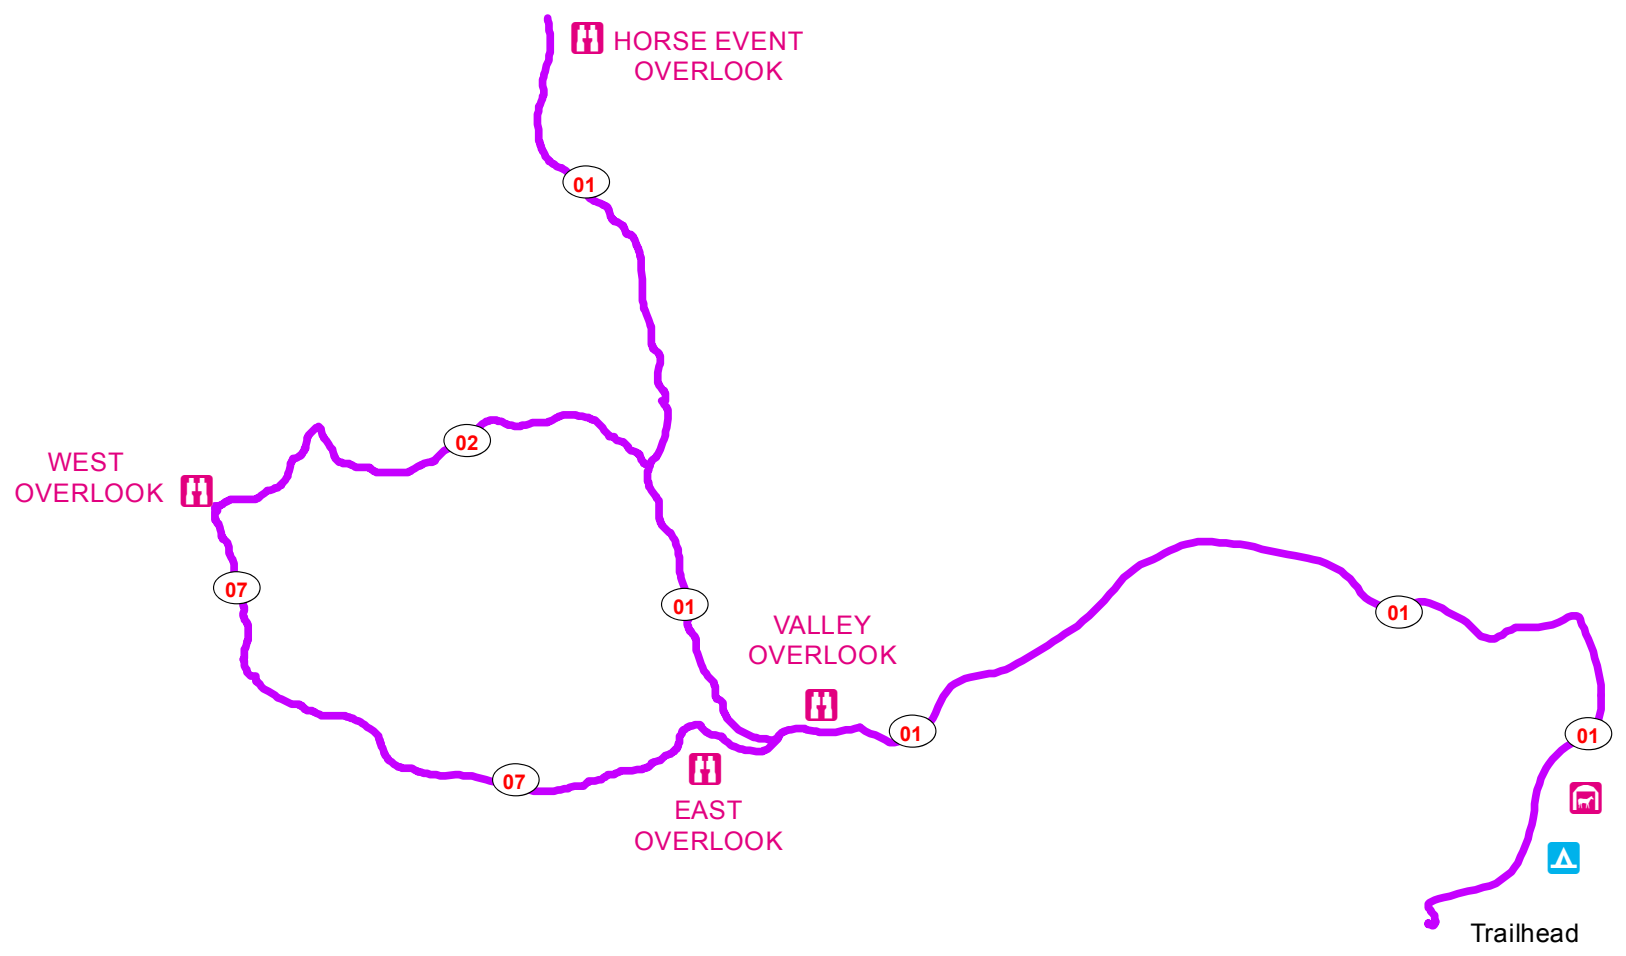

Mine Made Paradise Adventure Park Elk Viewing Map

LEGEND

PURPLE = DRIVING ROUTE

 = STABLES

 = CAMPGROUND

 = SCENIC OVERLOOK

*** Stay on Marked Trails
 *** CAMPING ALLOWED ONLY IN DESIGNATED AREA***