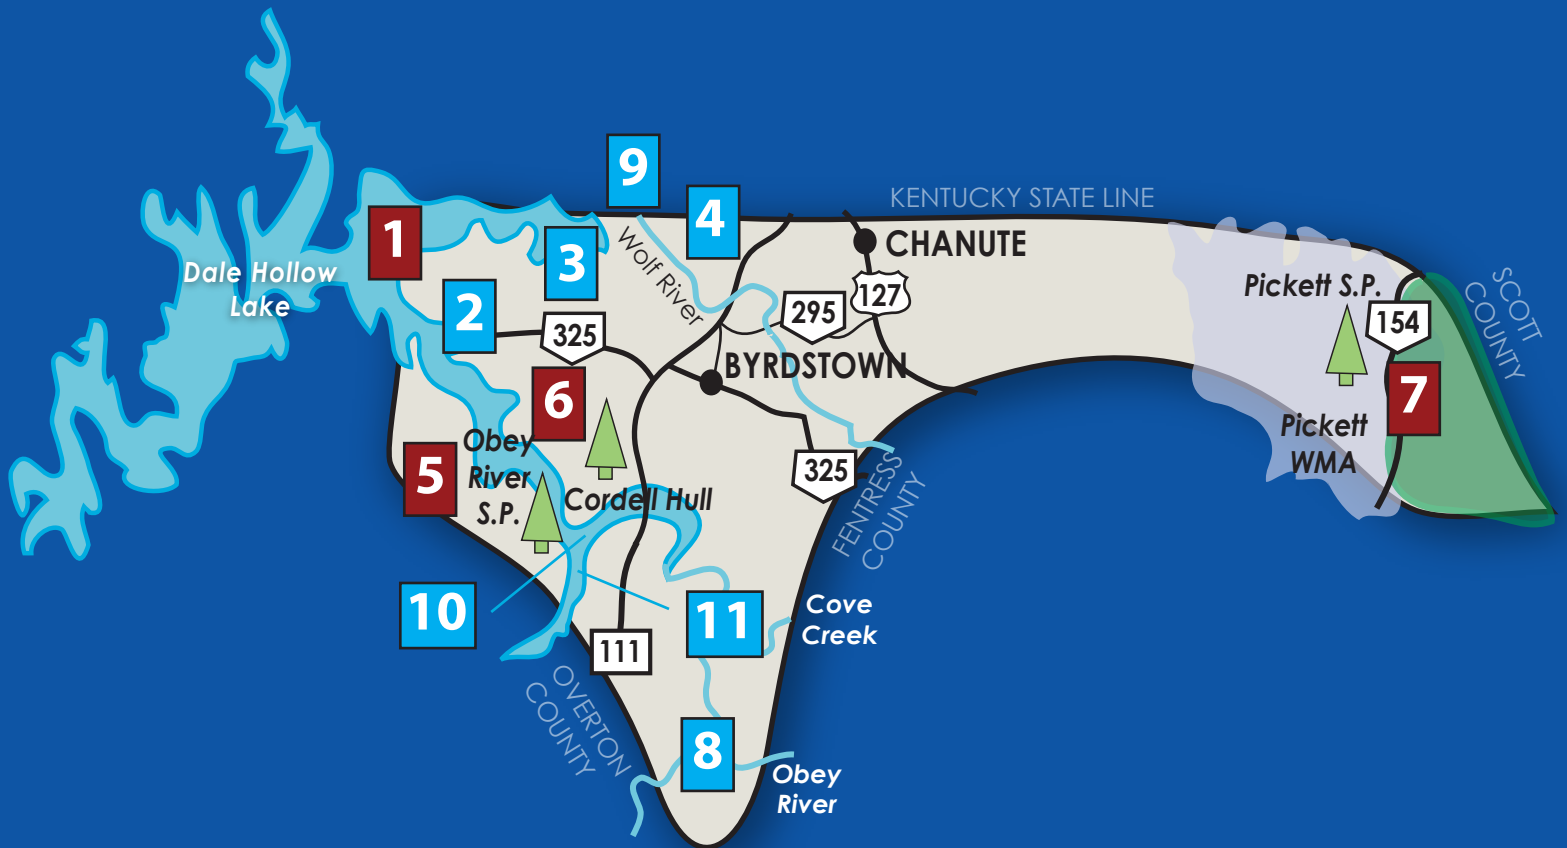

CUMBERLAND PLATEAU HERITAGE CORRIDOR

Pickett County, Tennessee

wmthcorp.com 6/06

- 1. DALE HOLLOW LAKE**
- 2. Star Point Marina & Resort**
- 3. Eagle Cove Resort & Marina**
- 4. Gunnels Fishing Camp**
- 5. Obey River State Park**
- 6. CORDELL HULL BIRTHPLACE & MUSEUM**
(Cave Tours available in 2006)
- 7. Pickett State Park & WMA**
- 8. East Port Marina & Resort**
- 9. Wolf River Marina & Resort (actually in KY)**
- 10. Sunset Marina & Resort**
- 11. Anchors Away Inc. Boat B & B**
(Lakeview Chalet Rental)

Pickett WMA

OTHER LODGING:

Southern Porches B&B
Sportsmen Lodge Motel
The Cottages
Dale Hollow Cabins
Obey River Inn
Lakeview Vacation Rental
Westview Lake Properties
Parkside Villas
Rhonda Elder Rentals