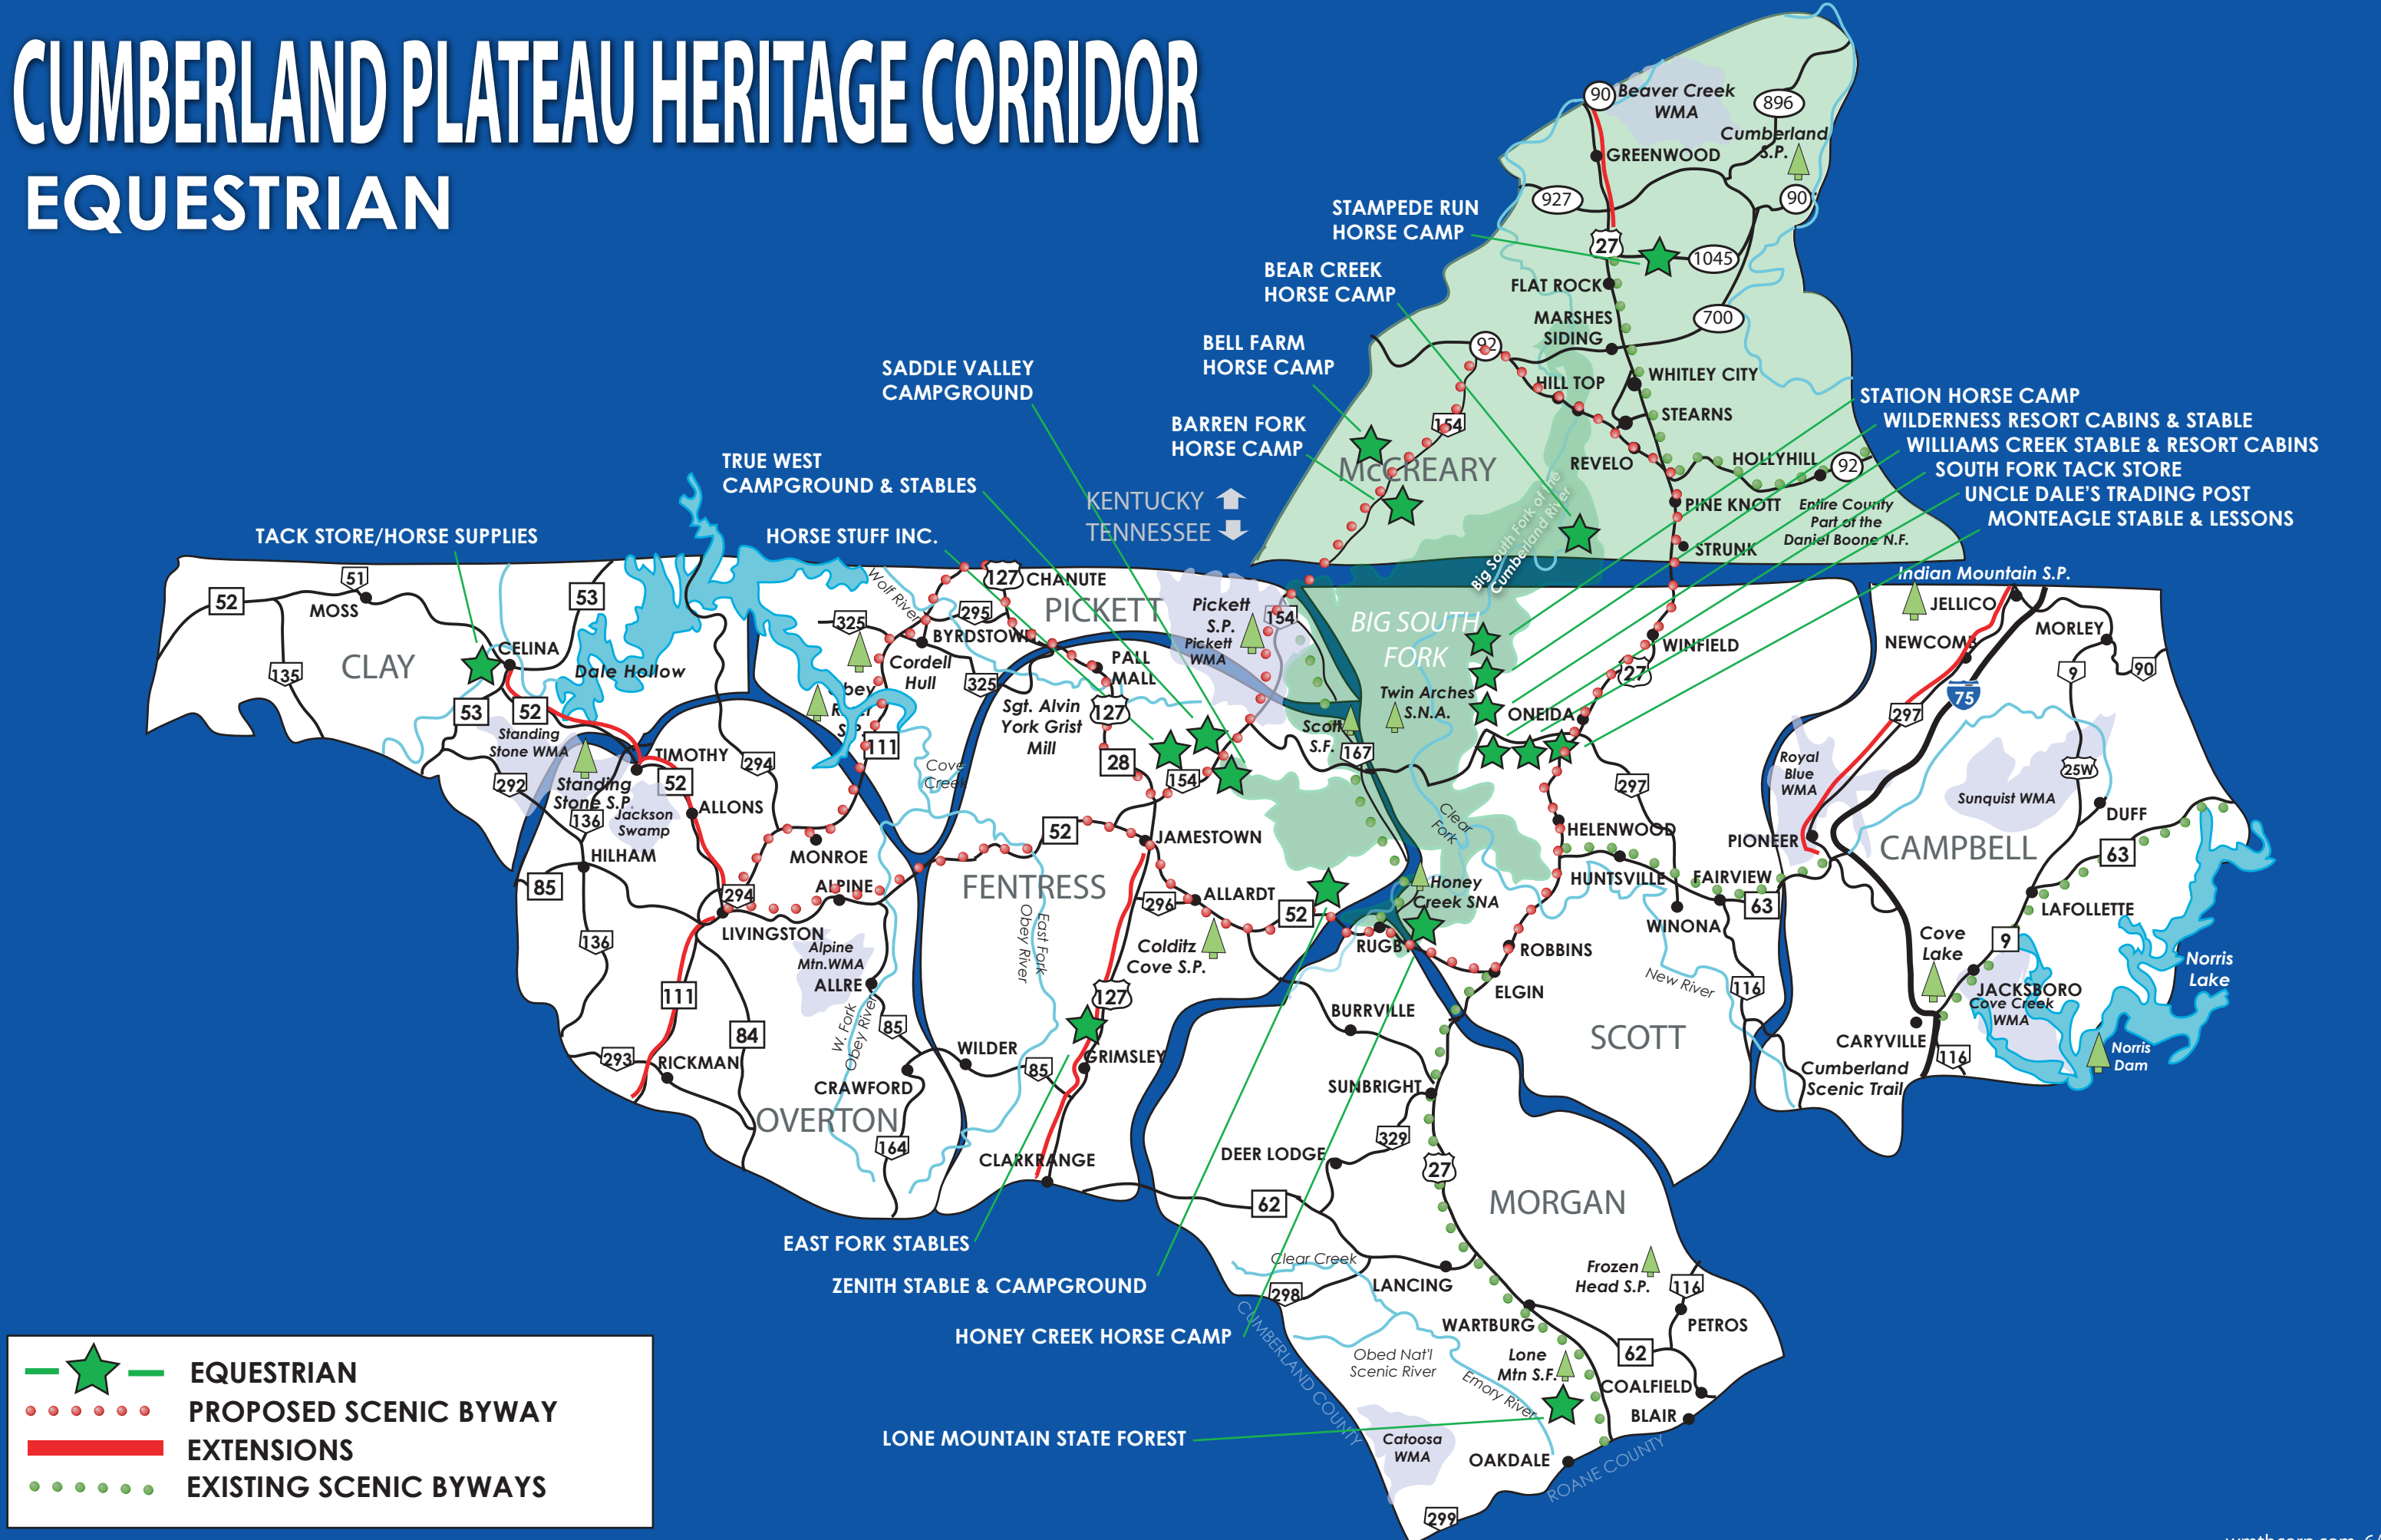

CUMBERLAND PLATEAU HERITAGE CORRIDOR

EQUESTRIAN

-  **EQUESTRIAN**
-  **PROPOSED SCENIC BYWAY**
-  **EXTENSIONS**
-  **EXISTING SCENIC BYWAYS**