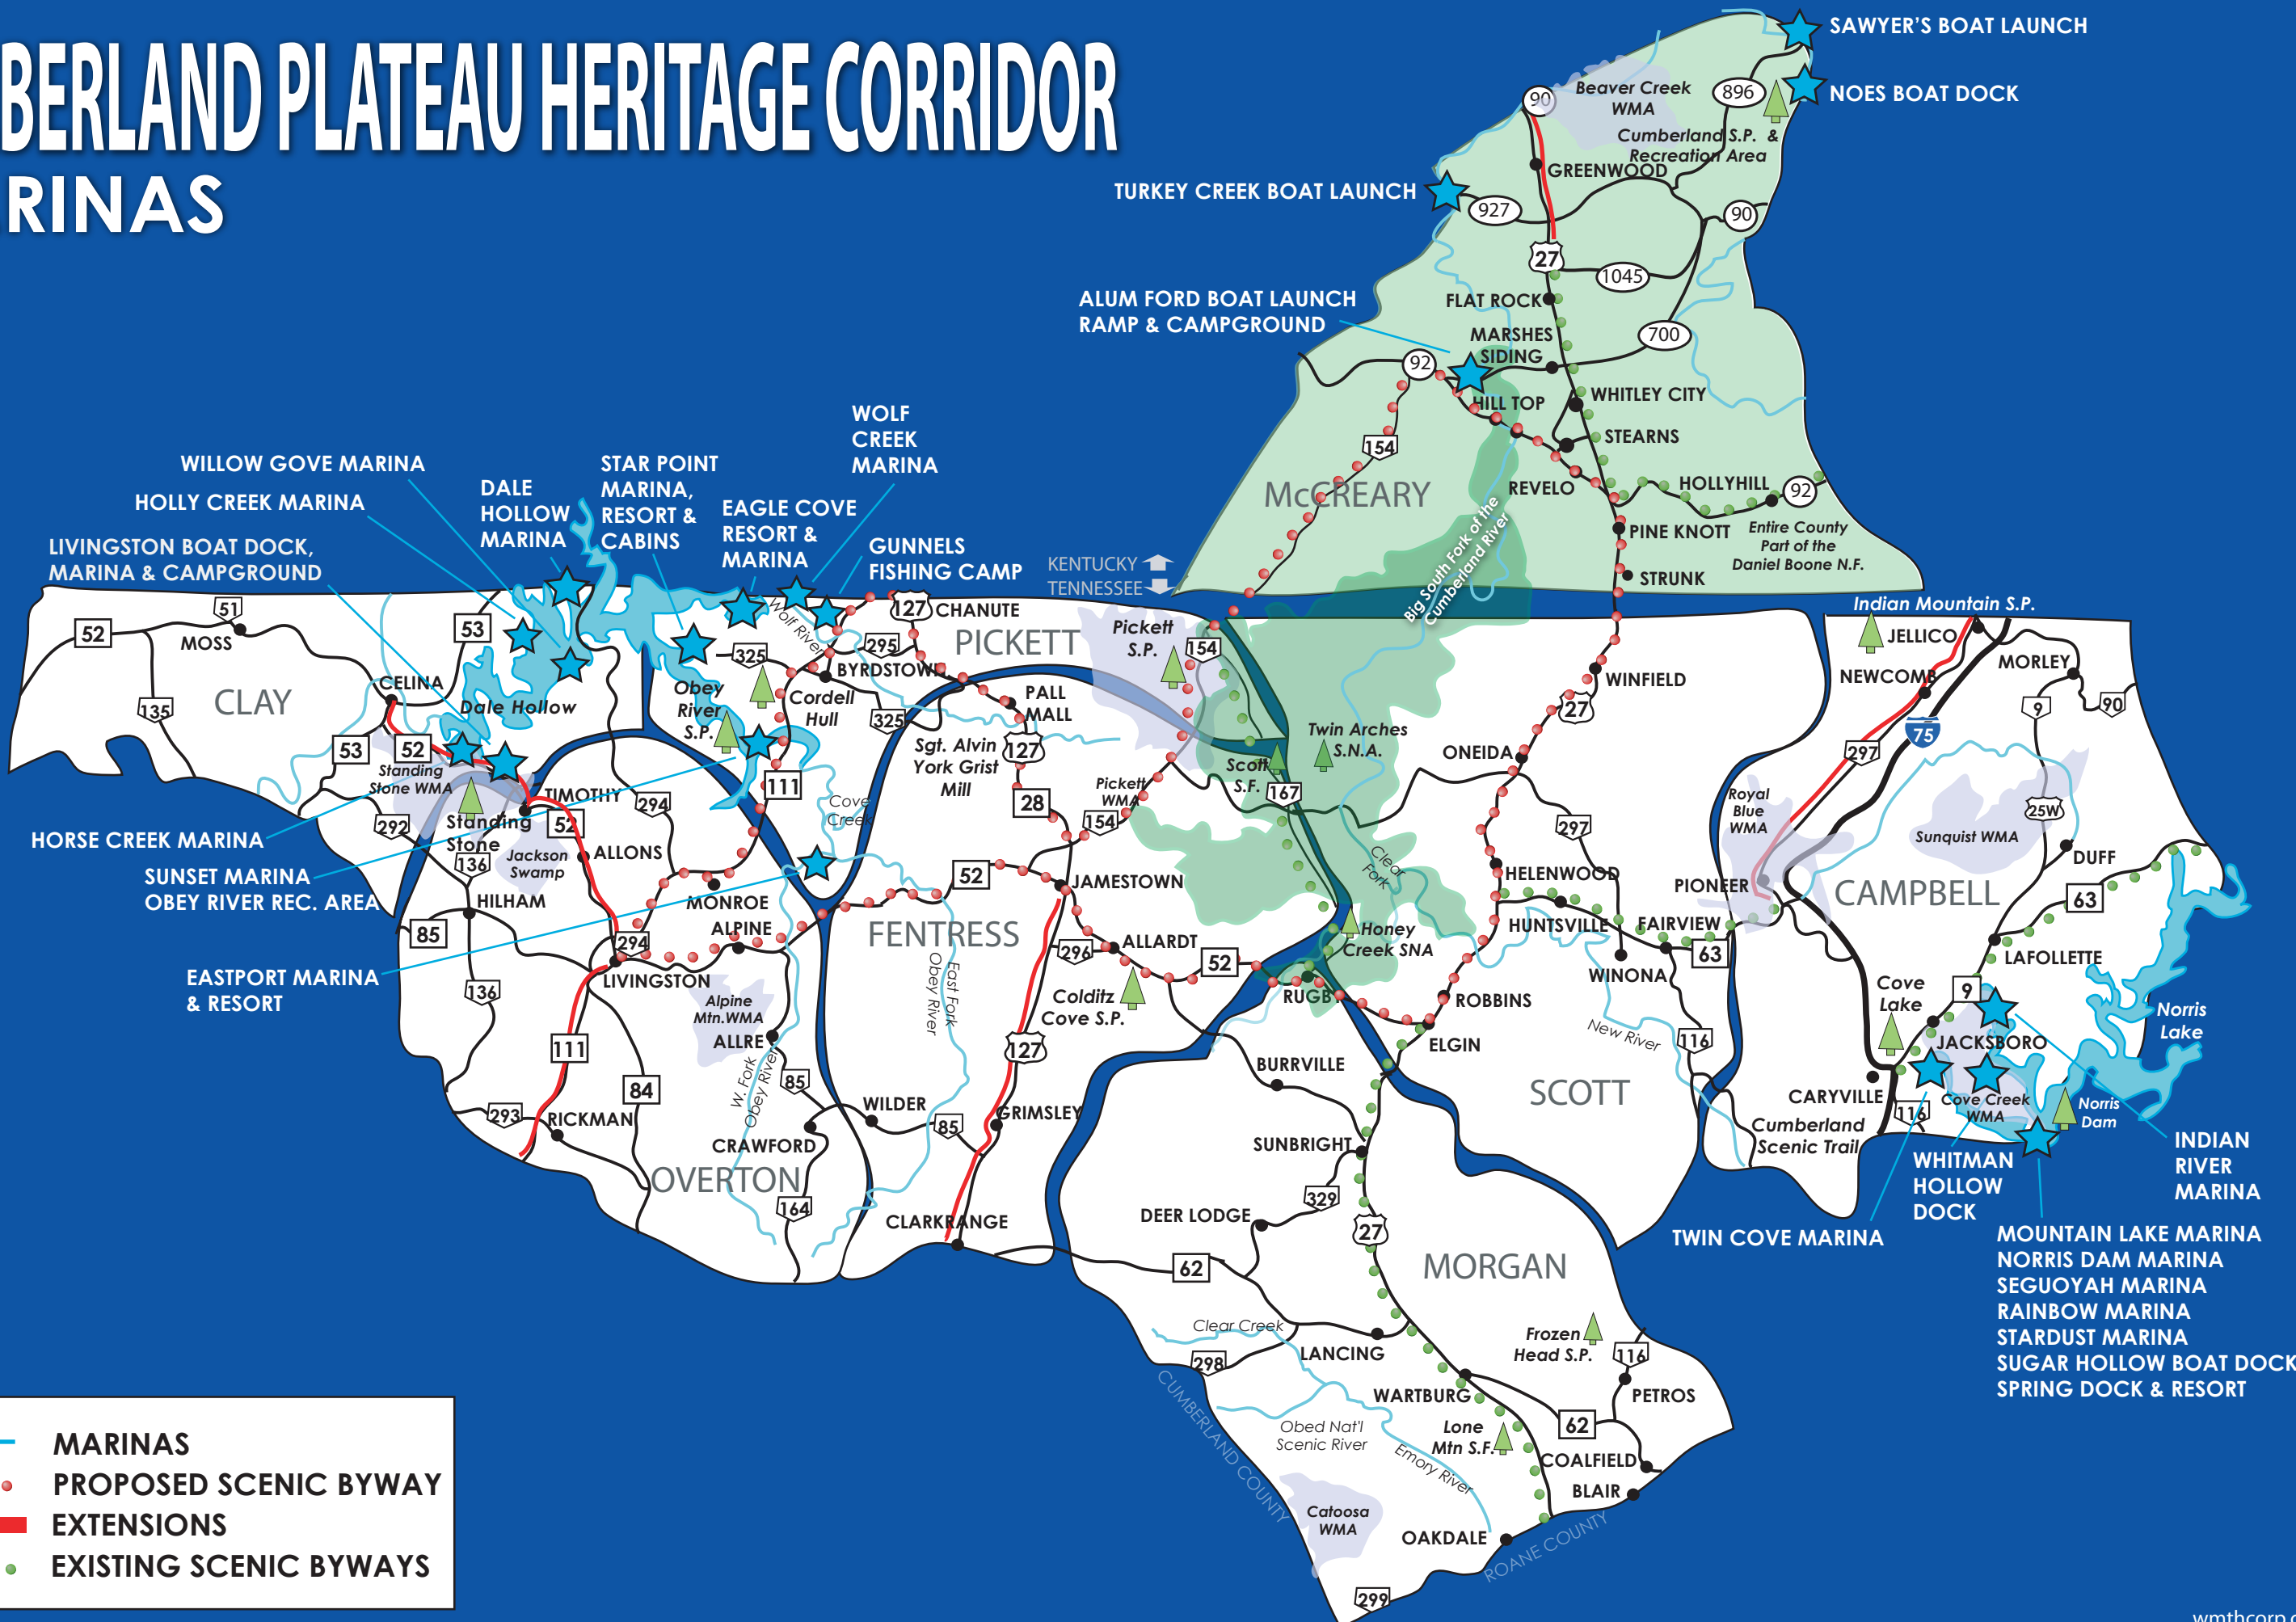

CUMBERLAND PLATEAU HERITAGE CORRIDOR MARINAS

- ★ MARINAS
- PROPOSED SCENIC BYWAY EXTENSIONS
- EXISTING SCENIC BYWAYS

MOUNTAIN LAKE MARINA
 NORRIS DAM MARINA
 SEGOYAH MARINA
 RAINBOW MARINA
 STARDUST MARINA
 SUGAR HOLLOW BOAT DOCK
 SPRING DOCK & RESORT